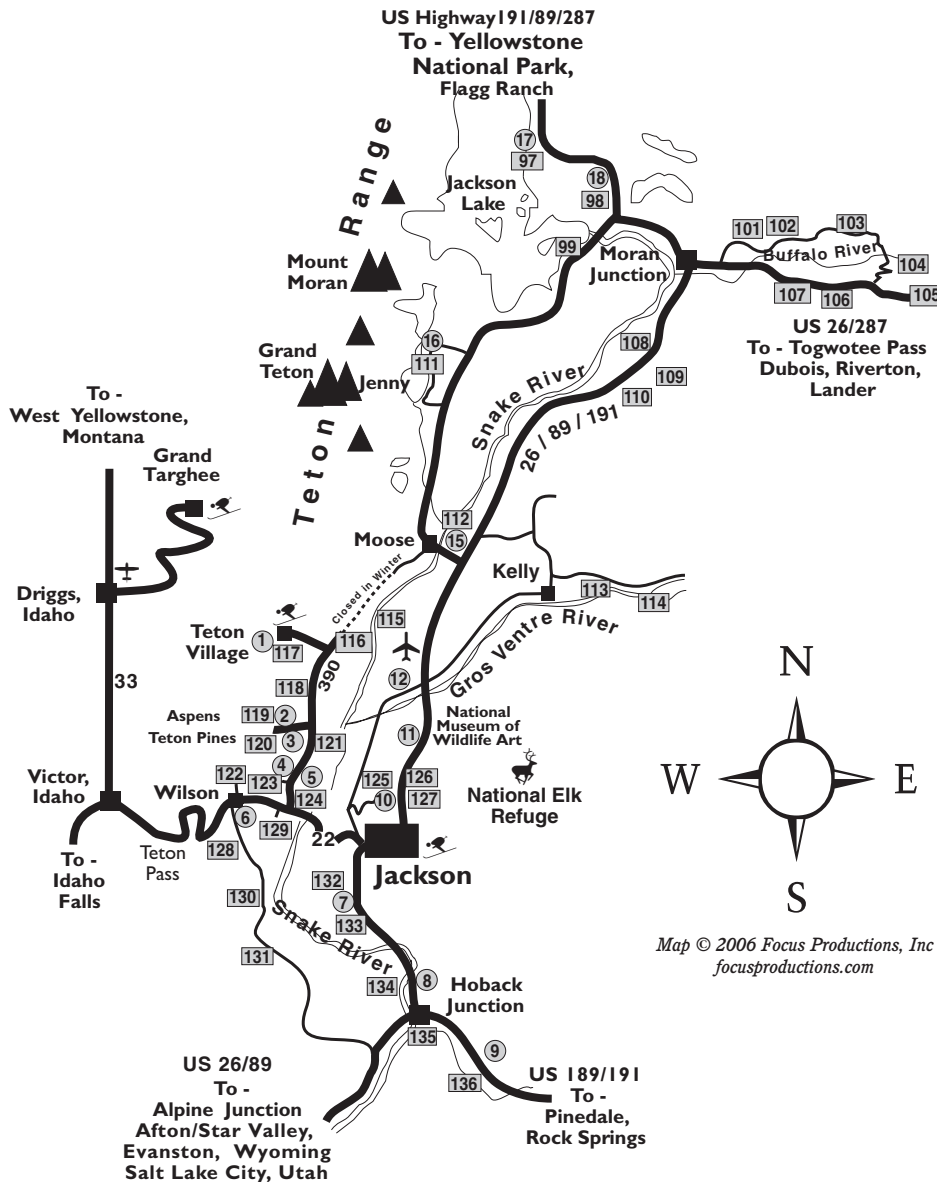

JACKSON HOLE AREA MAP

LODGING & CAMPGROUNDS

(Numbers in Squares)

- 97-Colter Bay Village
- 98-Jackson Lake Lodge
- 99-Signal Mountain Lodge
- 100-Box K Bed & Breakfast
- 102-Heart 6 Ranch
- 103-Diamond D Ranch
- 104-Turpin Meadows Ranch
- 105-Togwotee Mountain Lodge
- 106-Hatchet Resort
- 107-Grand Teton Park RV Resort
- 108-Moose Head Ranch
- 109-Triangle X Ranch
- 110-Lost Creek Ranch
- 111-Jenny Lake Lodge
- 112-Dornan's Spur Ranch Cabins
- 113-Gros Ventre River Ranch
- 114-Budges Slide Lake Cabins
- 115-Split Creek Ranch
- 116-R Lazy S Ranch
- 117-TETON VILLAGE
 - Alpenhof
 - Crystal Springs Lodge
 - Four Seasons Resort
 - Hostel
 - The Inn at Jackson Hole
 - Snake River Lodge
 - Teton Club
 - Teton Mountain Lodge
 - Village Center Inn
- 118-Wildflower Inn Bed & Breakfast
- 119-JH Racquet Club
- 120-Teton Pines
- 121-The Sassy Moose
- 121-Teton Village KOA Campground
- 122-Fish Creek Inn Bed & Breakfast
- 123-Teton View Bed & Breakfast
- 123-Bentwood Bed & Breakfast
- 124-Don't Fence Me Inn Bed & Breakfast
- 125-Spring Creek Resort & Amangani
- 126-Flat Creek Motel
- 127-Elk Refuge Inn
- 128-Teton Tree Bed & Breakfast
- 129-Moose Meadows Bed & Breakfast
- 130-Crescent H Ranch
- 131-Trails End Ranch
- 132-Rancho Alegre Lodge
- 133-Old West Cabins
- 134-Snake River KOA Campground
- 135-HOBACK JUNCTION
 - Hoback Village Resort
 - Lazy J Corral-Campground
- 136-Spotted Horse Ranch